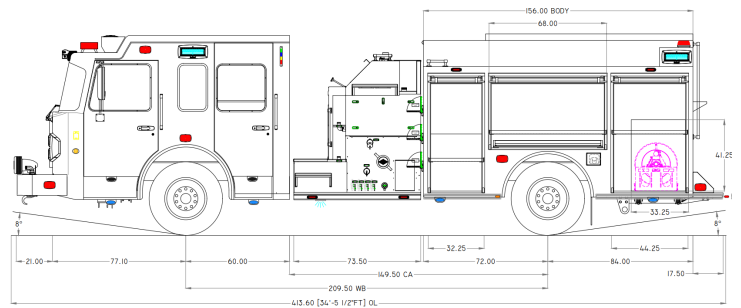

METRO FIRE

APPARATUS SPECIALISTS, INC.

Apparatus #524079-01 is in its option period until February 1, 2025. This apparatus is currently a Model #3106 and can be modified to a #3114, #3116, or #3120.

S-180 Model #3106

Pump Location: Side Mount

Tank Size: 1000/20

S-180 Model #3114

Pump Location: Side Mount

Tank Size: 750/20

S-180 Model #3116

Pump Location: Top Mount

Tank Size: 1000/20

S-180 Model #3120

Pump Location: Top Mount

Tank Size: 750/20

Please contact us [here](#) with any questions.