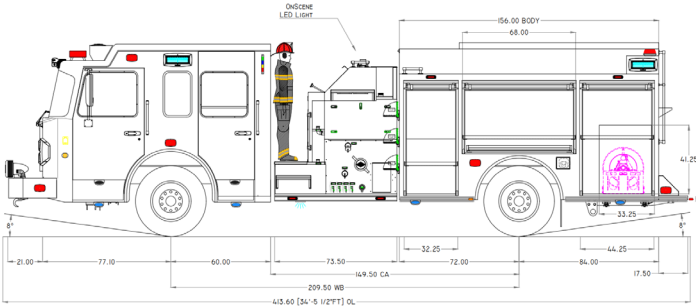

METRO FIRE

APPARATUS SPECIALISTS, INC.

Apparatus #524079-01 is in its option period until February 1, 2025. This apparatus is currently a Model #3106 and can be modified to a #3114, #3116, or #3120.

S-180 Model #3106

Pump Location: Side Mount

Tank Size: 1000/20

S-180 Model #3114

Pump Location: Side Mount

Tank Size: 750/20

S-180 Model #3116

Pump Location: Top Mount

Tank Size: 1000/20

S-180 Model #3120

Pump Location: Top Mount

Tank Size: 750/20

Please contact us [here](#) with any questions.