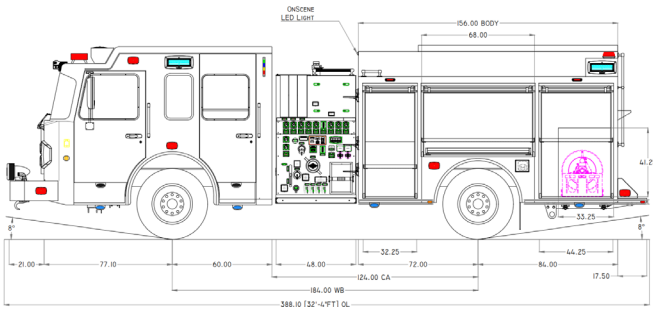

METRO FIRE

APPARATUS SPECIALISTS, INC.

Apparatus #524079-01 is in its option period until February 1, 2025. This apparatus is currently a Model #3106 and can be modified to a #3114, #3116, or #3120.

S-180 Model #3106

Pump Location: Side Mount

Tank Size: 1000/20

S-180 Model #3114

Pump Location: Side Mount

Tank Size: 750/20

S-180 Model #3116

Pump Location: Top Mount

Tank Size: 1000/20

S-180 Model #3120

Pump Location: Top Mount

Tank Size: 750/20

Please contact us [here](#) with any questions.