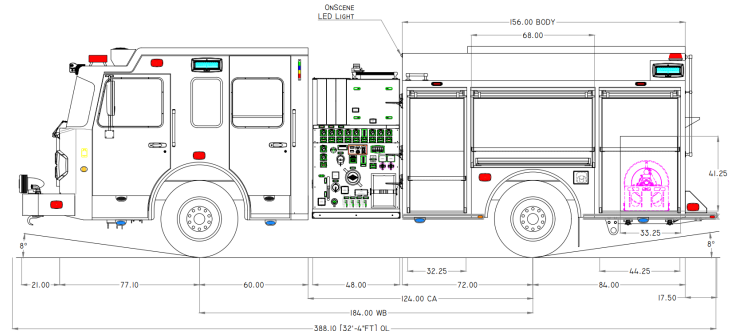

METRO FIRE

APPARATUS SPECIALISTS, INC.

Apparatus #524079-01 is in its option period until February 1, 2025. This apparatus is currently a Model #3106 and can be modified to a #3114, #3116, or #3120.

S-180 Model #3106

Pump Location: Side Mount

Tank Size: 1000/20

S-180 Model #3114

Pump Location: Side Mount

Tank Size: 750/20

S-180 Model #3116

Pump Location: Top Mount

Tank Size: 1000/20

S-180 Model #3120

Pump Location: Top Mount

Tank Size: 750/20

Please contact us [here](#) with any questions.